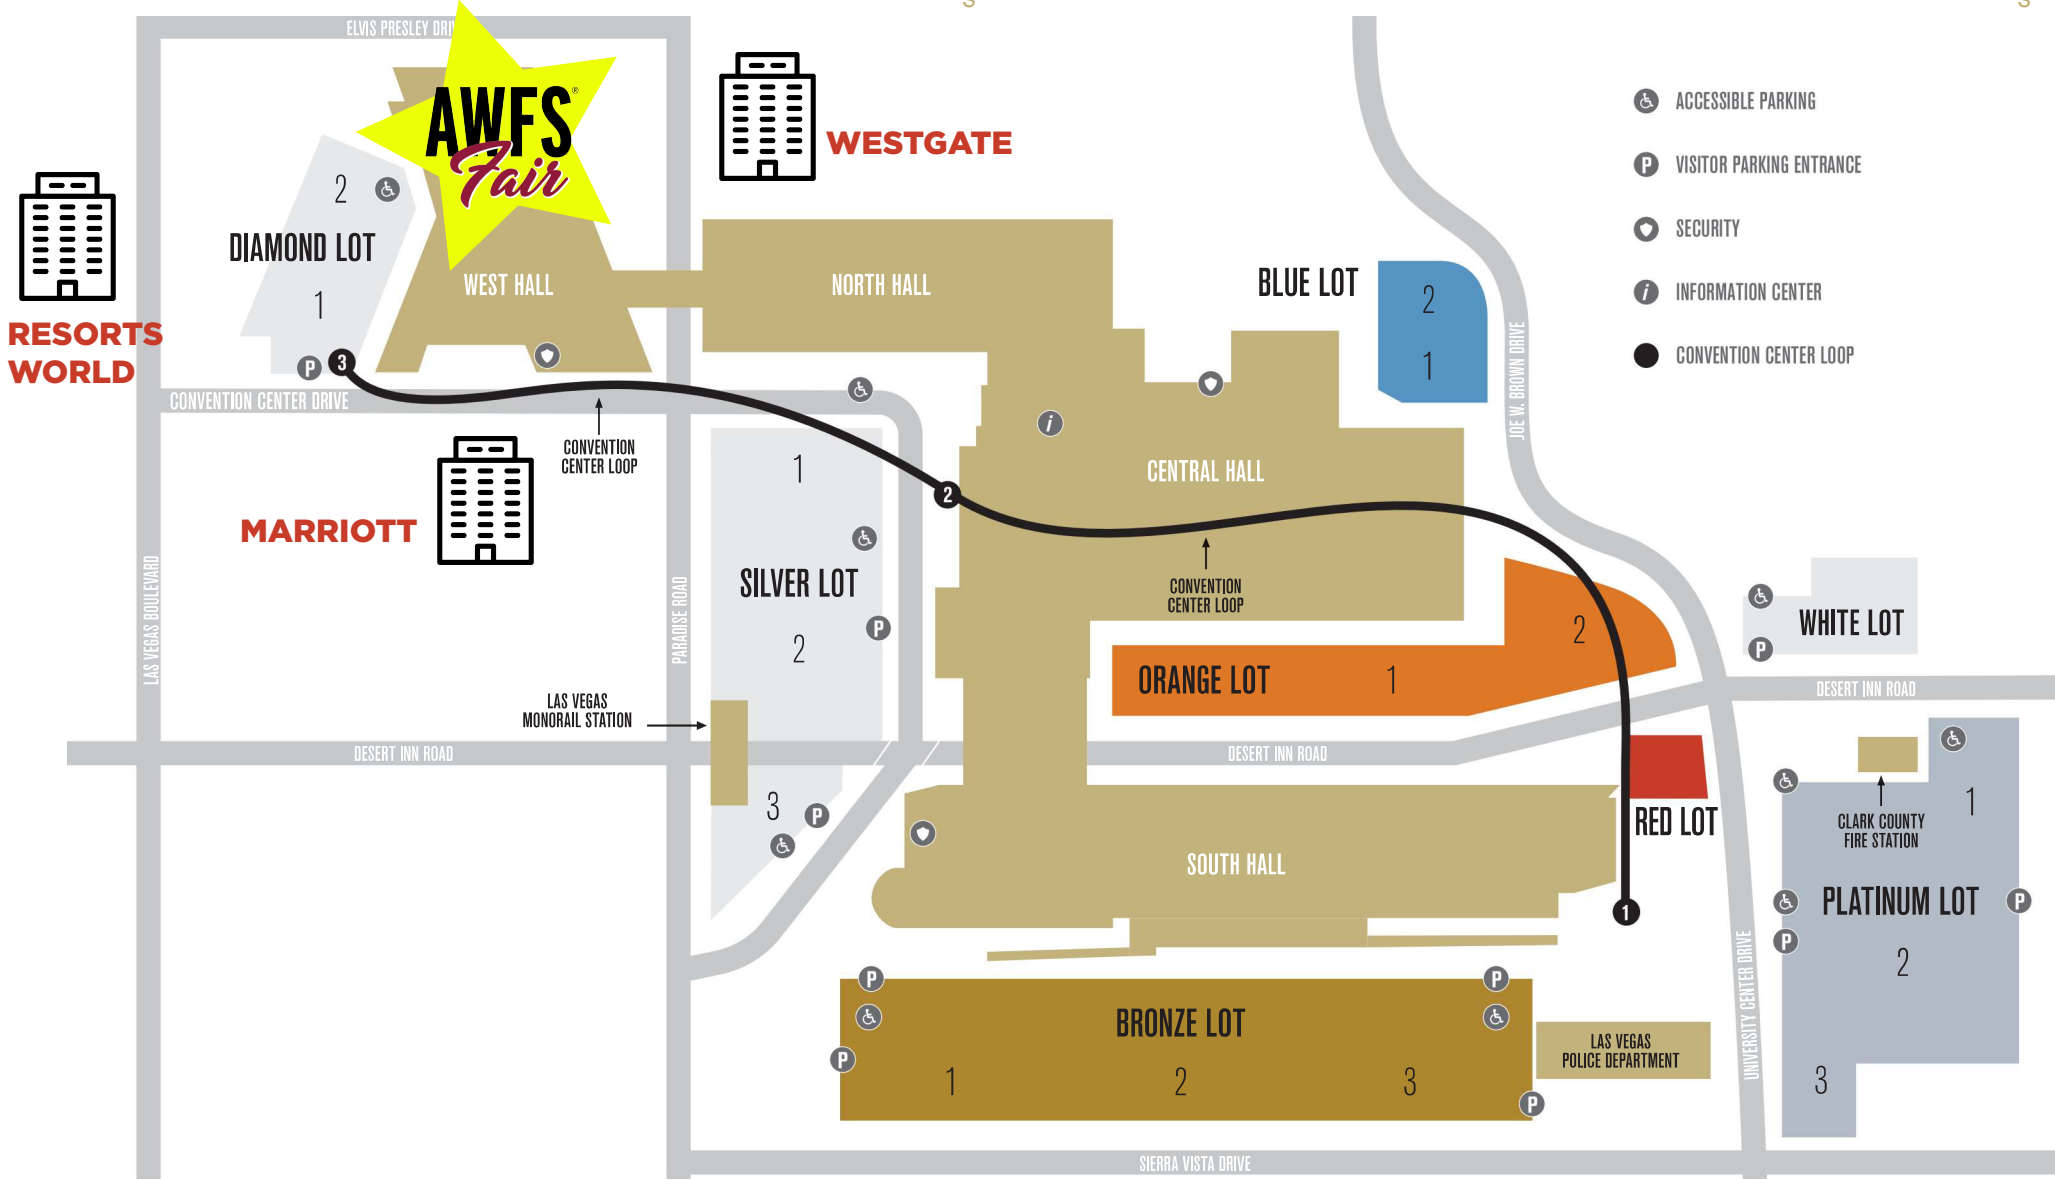

LAS VEGAS CONVENTIONS CENTER | CAMPUS

- ACCESSIBLE PARKING
- VISITOR PARKING ENTRANCE
- SECURITY
- INFORMATION CENTER
- CONVENTION CENTER LOOP

AWFS
Fair

**RESORTS
WORLD**

MARRIOTT

WESTGATE

DIAMOND LOT

SILVER LOT

ORANGE LOT

BRONZE LOT

BLUE LOT

WHITE LOT

PLATINUM LOT

RED LOT

WEST HALL

NORTH HALL

CENTRAL HALL

SOUTH HALL

CLARK COUNTY
FIRE STATION

LAS VEGAS
POLICE DEPARTMENT

CONVENTION
CENTER LOOP

CONVENTION
CENTER LOOP

LAS VEGAS
MONORAIL STATION